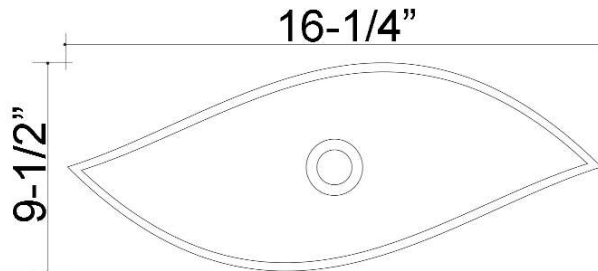

Dimensions of fixture are nominal and may vary within the range of tolerances established by AMSE Standard A112.19.2.2013 Dimensions and specifications subject to change without notice.