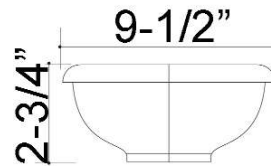

Dimensions of fixture are nominal and may vary within the range of tolerances established by AMSE Standard A112.19.2.2013 Dimensions and specifications subject to change without notice.